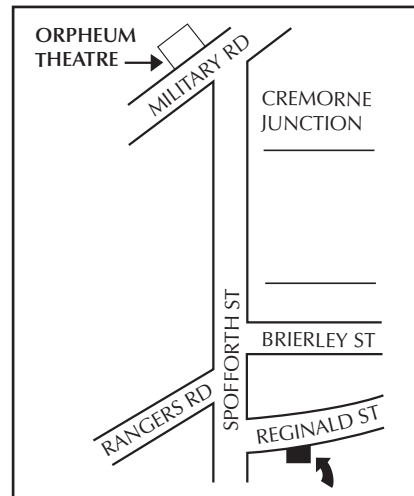

INNER WEST

CAMPERDOWN	7 STAR SPMKT - 35 MISSENDEN RD
BREAKFAST POINT	IGA SUPERMARKET - MARKETPLACE
NEWTOWN	7 STAR SPMKT - 408 KING STREET
PYRMONT	IGA SPMKT - MILLER STREET

CANBERRA

AINSLIE	IGA SPMKT - VILLAGE CENTRE
CHAPMAN	IGA SPMKT - VILLAGE CENTRE
DEAKIN	IGA SPMKT - VILLAGE CENTRE
FYSHWICK	MART DELI - FOOD MARKET CENTRE
KINGSTON	IGA SPMKT - VILLAGE CENTRE
YARRALUMLA	IGA SPMKT - 21 BENTHAM STREET

NSW COUNTRY

BATHURST	COUNTRY FRUIT - 165 GEORGE ST
BOWRAL	IL TOPOLINO - 281 BONG BONG ST
COFFS HARBOUR	GOURMAND INGRDNITS - BLVD ARCD
MITTAGONG	HIGHLAND FRESH - 92 MAIN STREET
MOREE	A TASTY SURPRISE - 31 HEBER ST
ORANGE	M&J BUTCHERY - 30 MOULDER ST
PORT MACQUARIE	GOURMAND INGREDIENTS - 41 SHORT
SCONE	PADDOCK to PANTRY - 135 KELLY ST
TAMWORTH	KAYS MEATS - 5 BREWERY LANE
WAGGA WAGGA	KNIGHTS MEATS - 187 FITZMAURICE

OUR CHALLENGE

To continually provide you with a product of uncompromising quality, packaged ready to store then easily heat as true, convenience, gourmet food.

Over four decades, our recipes have been painstakingly perfected, updated and the variety extended. We still hand produce and retail these authentic Asian curries at our Mosman premises as well as supply outlets throughout the Sydney metropolitan and NSW country areas.

Kitchen Curries is proof that quality and convenience together are possible.

MONDAY to FRIDAY
9:00am - 7:00pm

SATURDAY
9:00am - 5:00pm

VISA - MASTERCARD - AMERICAN EXPRESS

SINCE 1974

AUTHENTIC ASIAN CURRIES OF UNCOMPROMISING QUALITY

EACH BAG SERVES 2

CONCEPT

SIMMER IN BAG - 25 mins
MICROWAVE - 7 mins

CONVENIENCE

Store frozen until required then direct from the freezer and heat. Storage life of 12 months.

Just heat and enjoy at home, the weekender, boating, skiing, touring or on holidays.

INGREDIENTS

First grade prime cuts in all meats. Quality herbs, spices and vegetables. No preservatives, food colourings, MSG or artificial flavourings. Predominantly Gluten Free

QUANTITY

Generous serving for two. Minimum of 500 grams per bag.